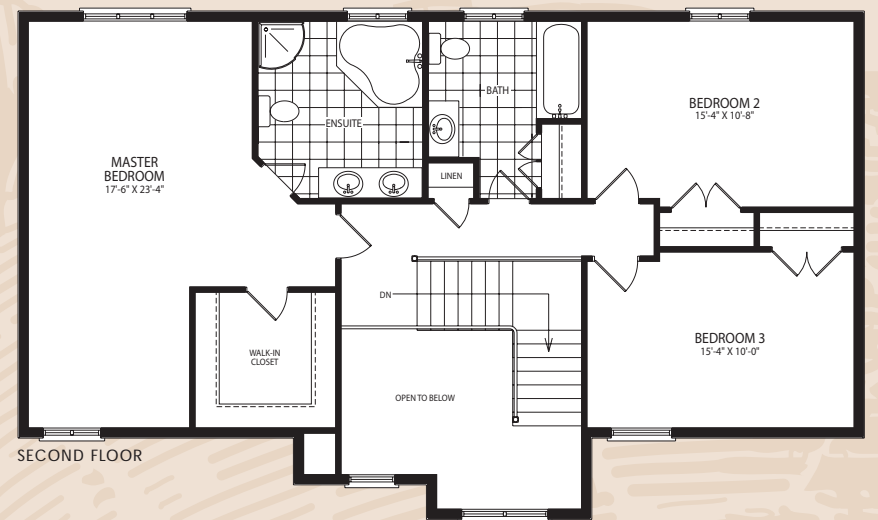

2,308 Sq. Ft.