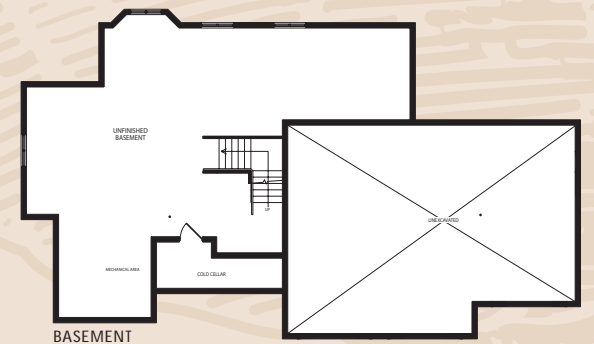

2,308 Sq. Ft.