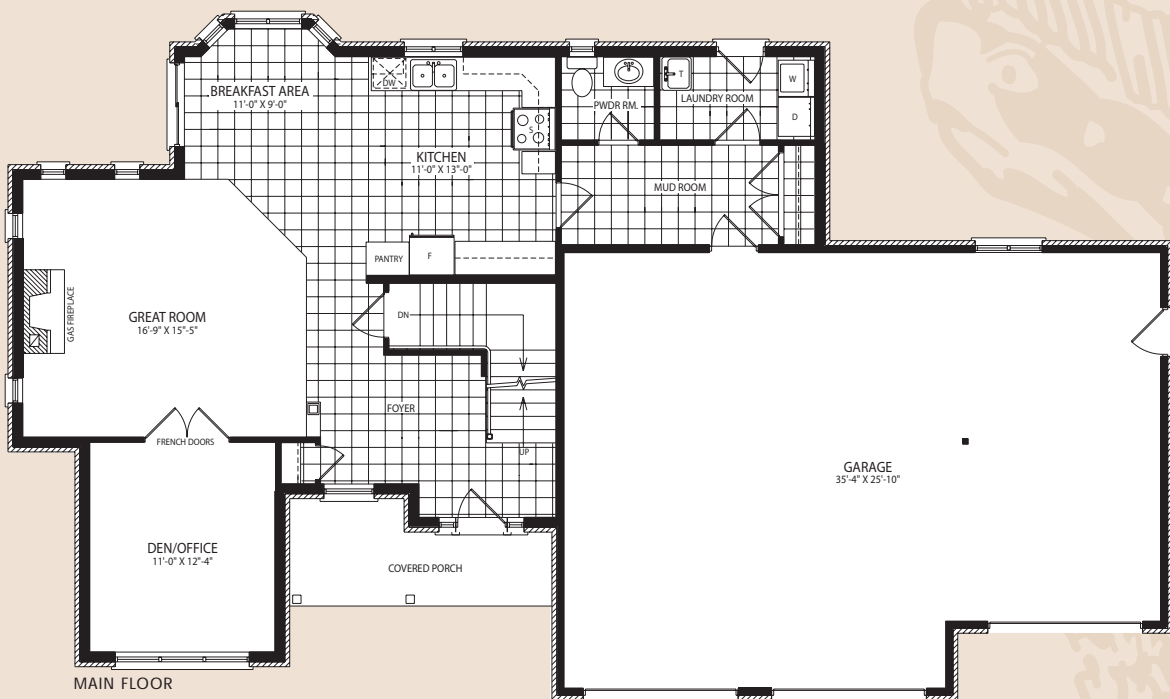

2,308 Sq. Ft.