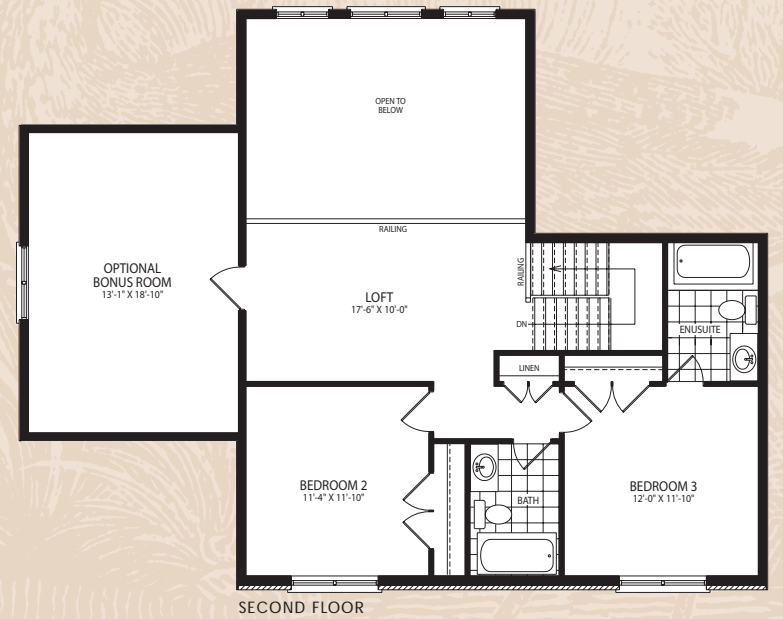

2,667/2,946 Sq. Ft.

WITH BONUS ROOM (AS PER PLAN)