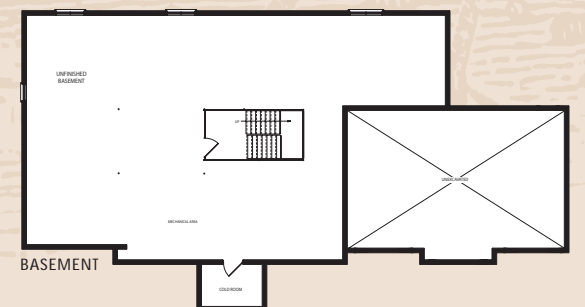

2,667/2,946 Sq. Ft.

WITH BONUS ROOM (AS PER PLAN)