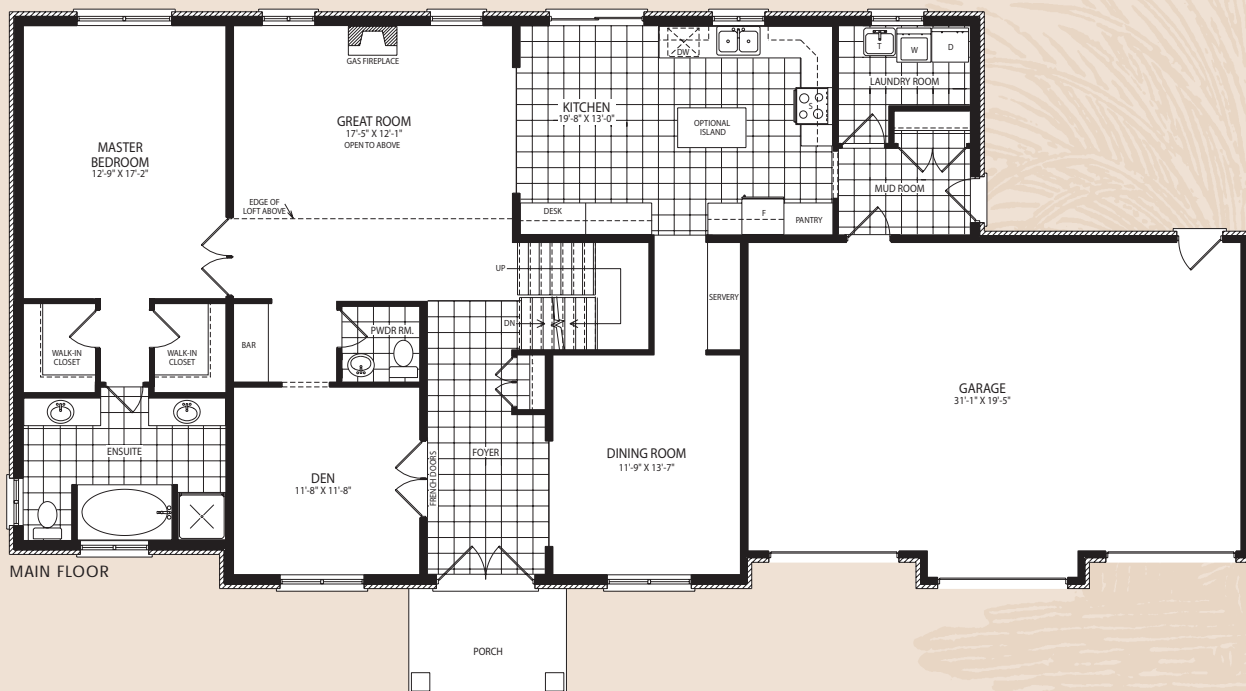

2,667/2,946 Sq. Ft.

WITH BONUS ROOM (AS PER PLAN)