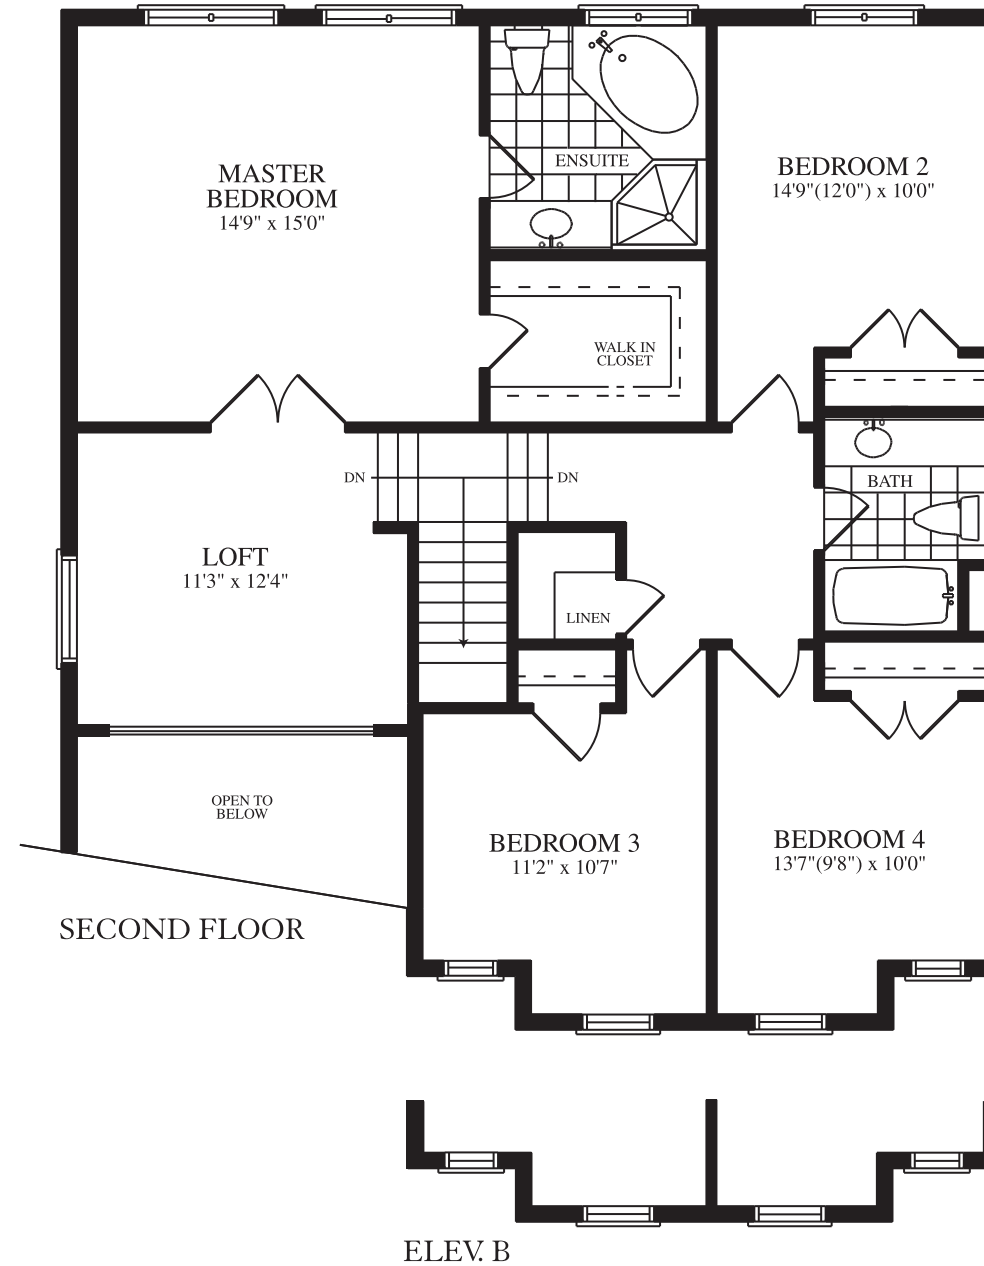

the Salem

2235 sq.ft.

Plans and specifications are approximate and are subject to change without notice. Actual usable floorspace may vary from the stated floor area. E.&O.E.