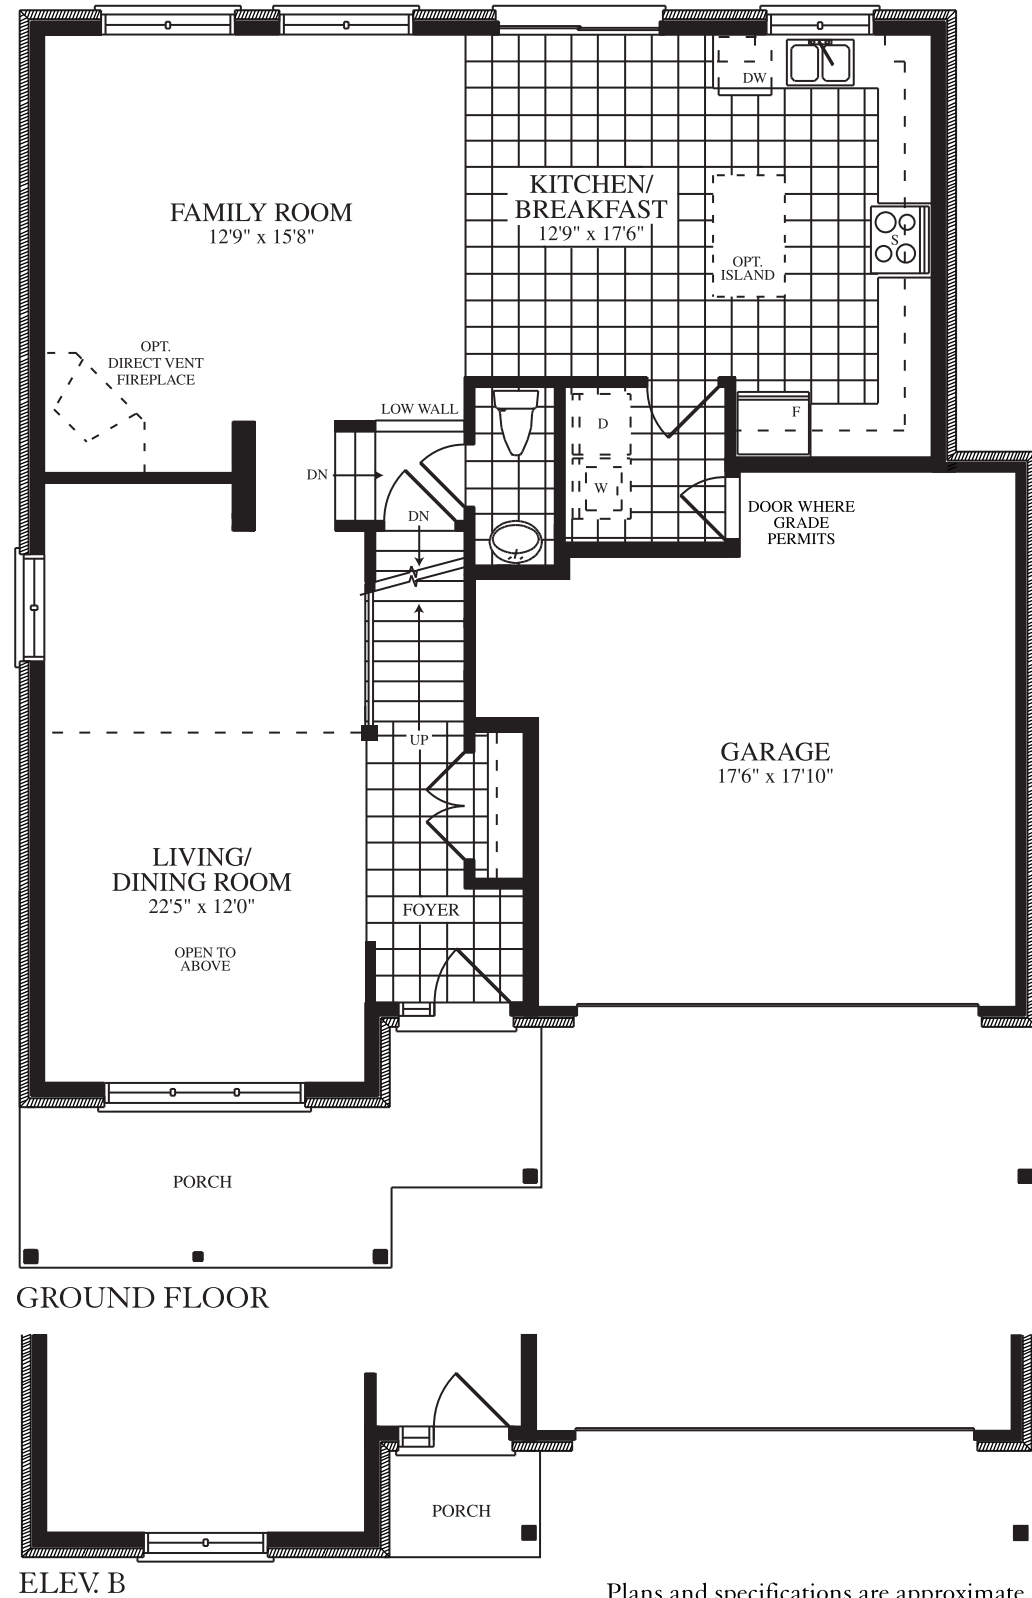

the Salem

2235 sq.ft.

Plans and specifications are approximate and are subject to change without notice. Actual usable floorspace may vary from the stated floor area. E.&O.E.