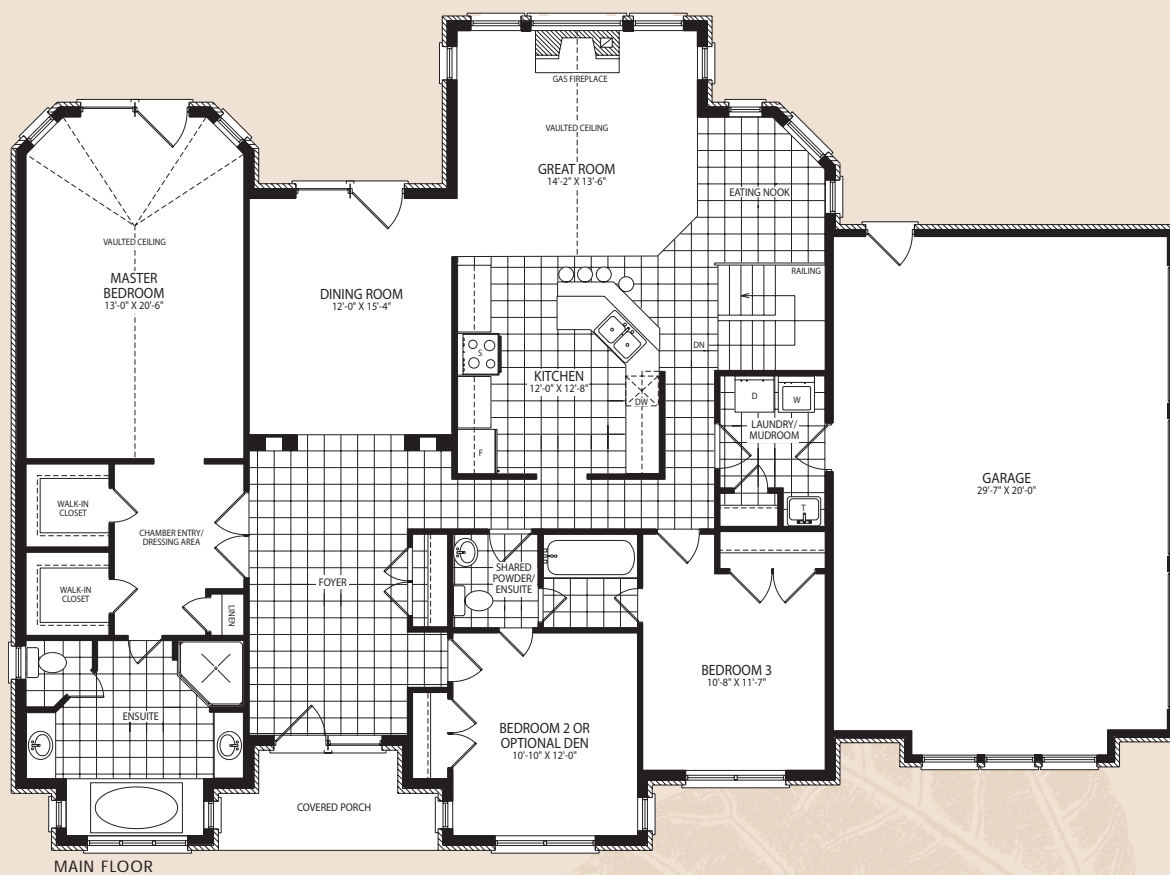

2,107 Sq. Ft.