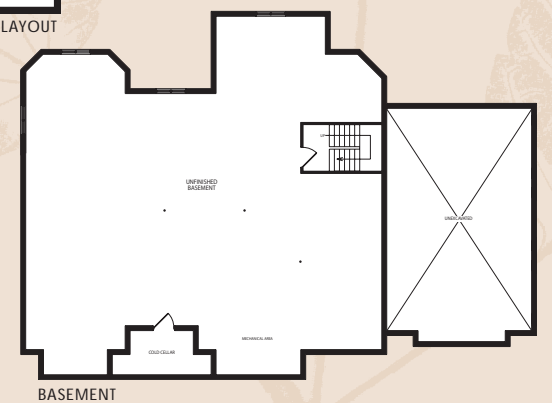

2,107 Sq. Ft.