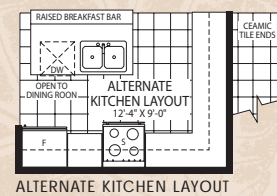

2,107 Sq. Ft.