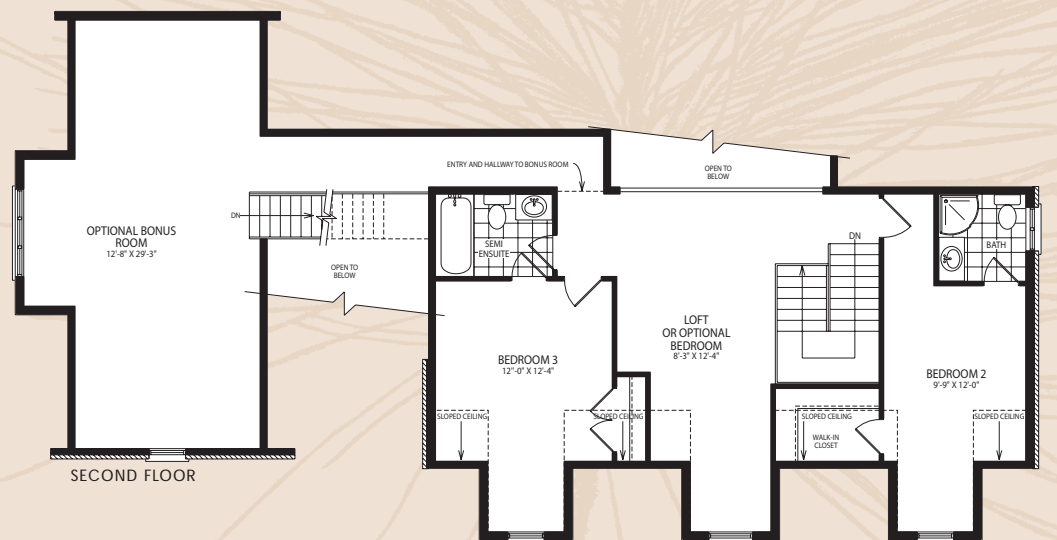

2,753/3,315 Sq. Ft.

WITH BONUS ROOM (AS PER PLAN)