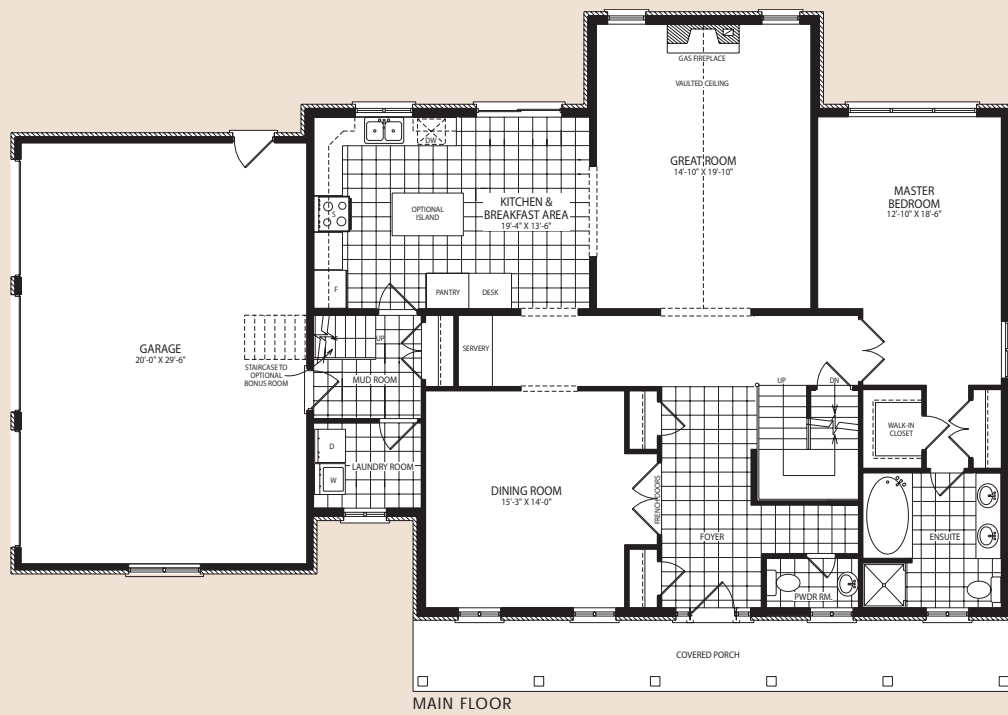

2,753/3,315 Sq. Ft.

WITH BONUS ROOM (AS PER PLAN)