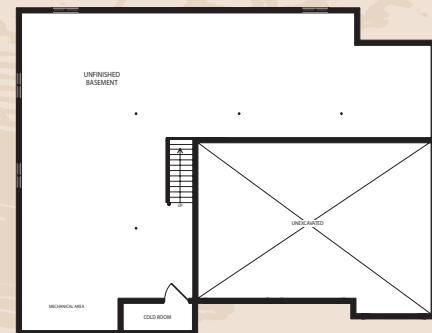

2,772 Sq. Ft.