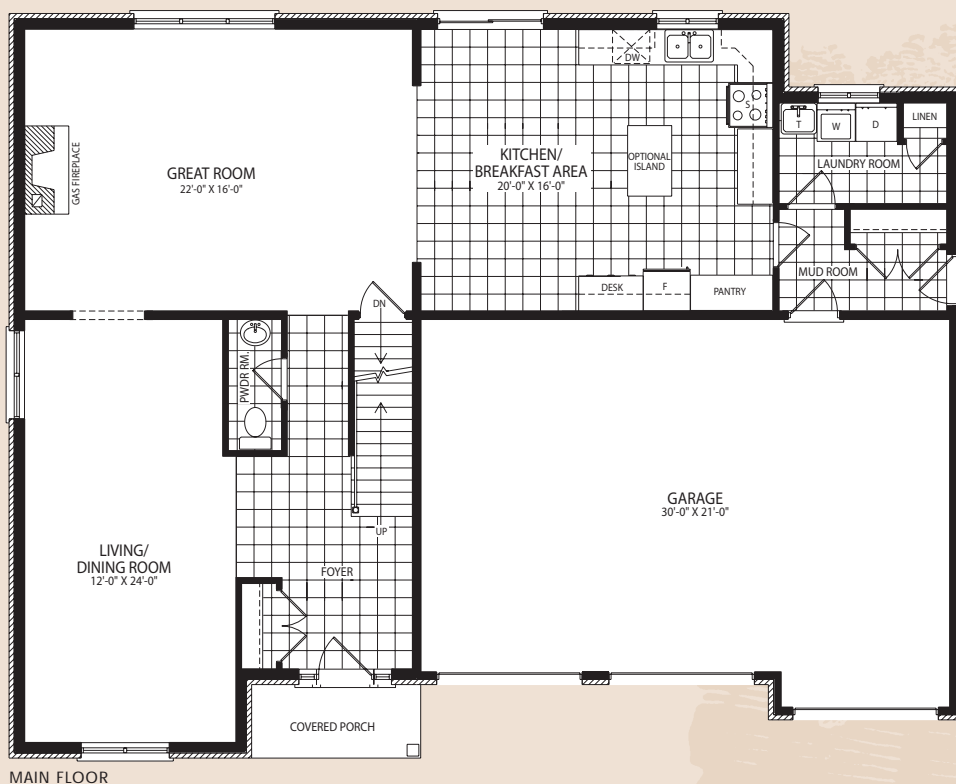

2,772 Sq. Ft.