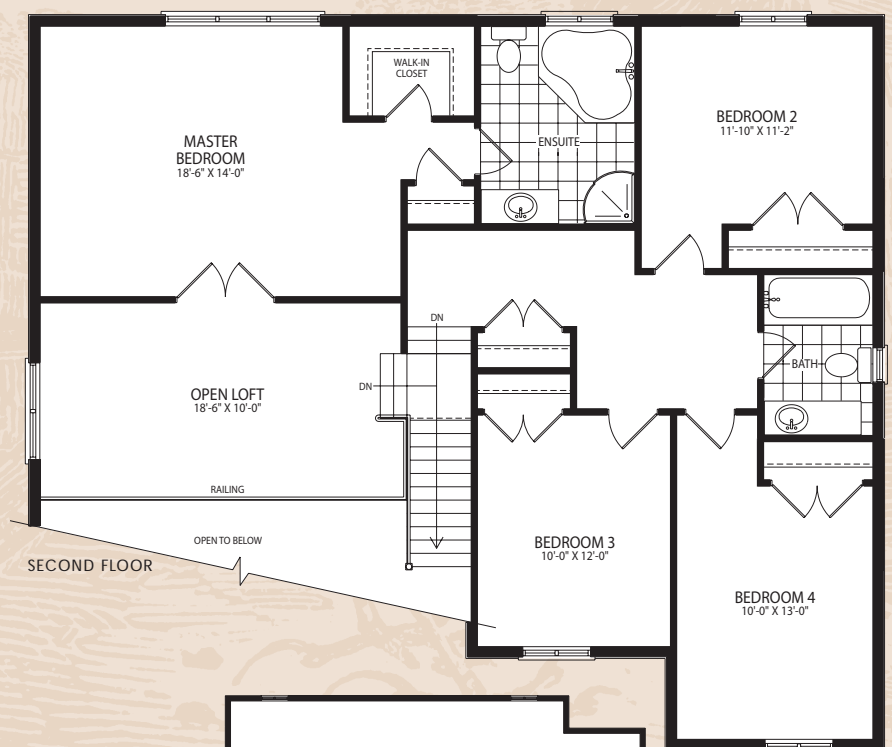

2,772 Sq. Ft.