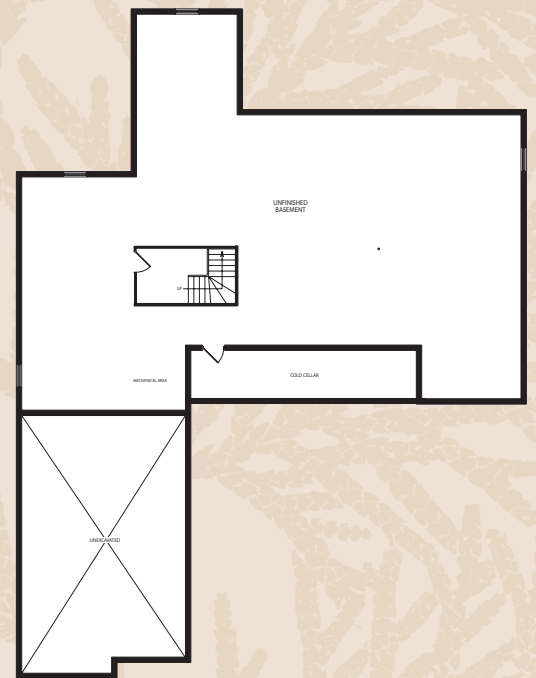

The Cedardale

2,235/2,639 Sq. Ft.
WITH OPTIONAL LOFT

BASEMENT