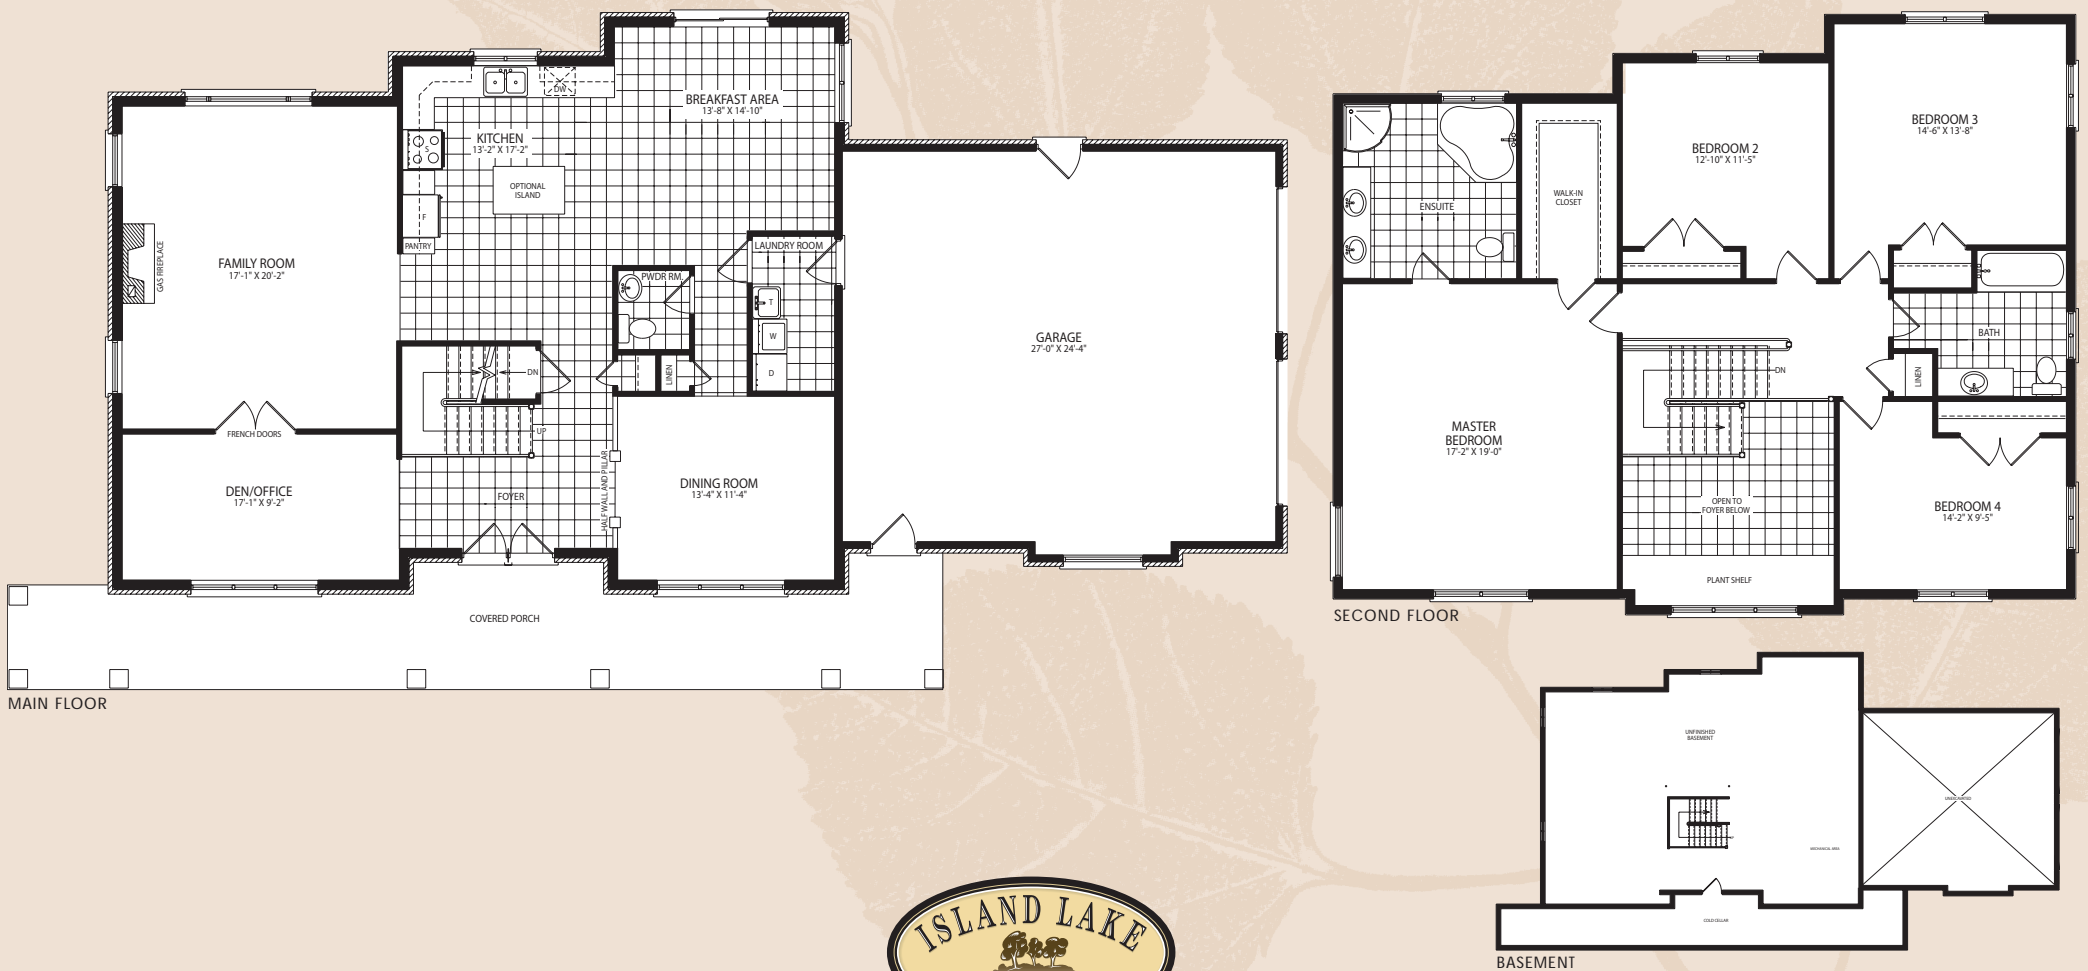

3,135 Sq. Ft.