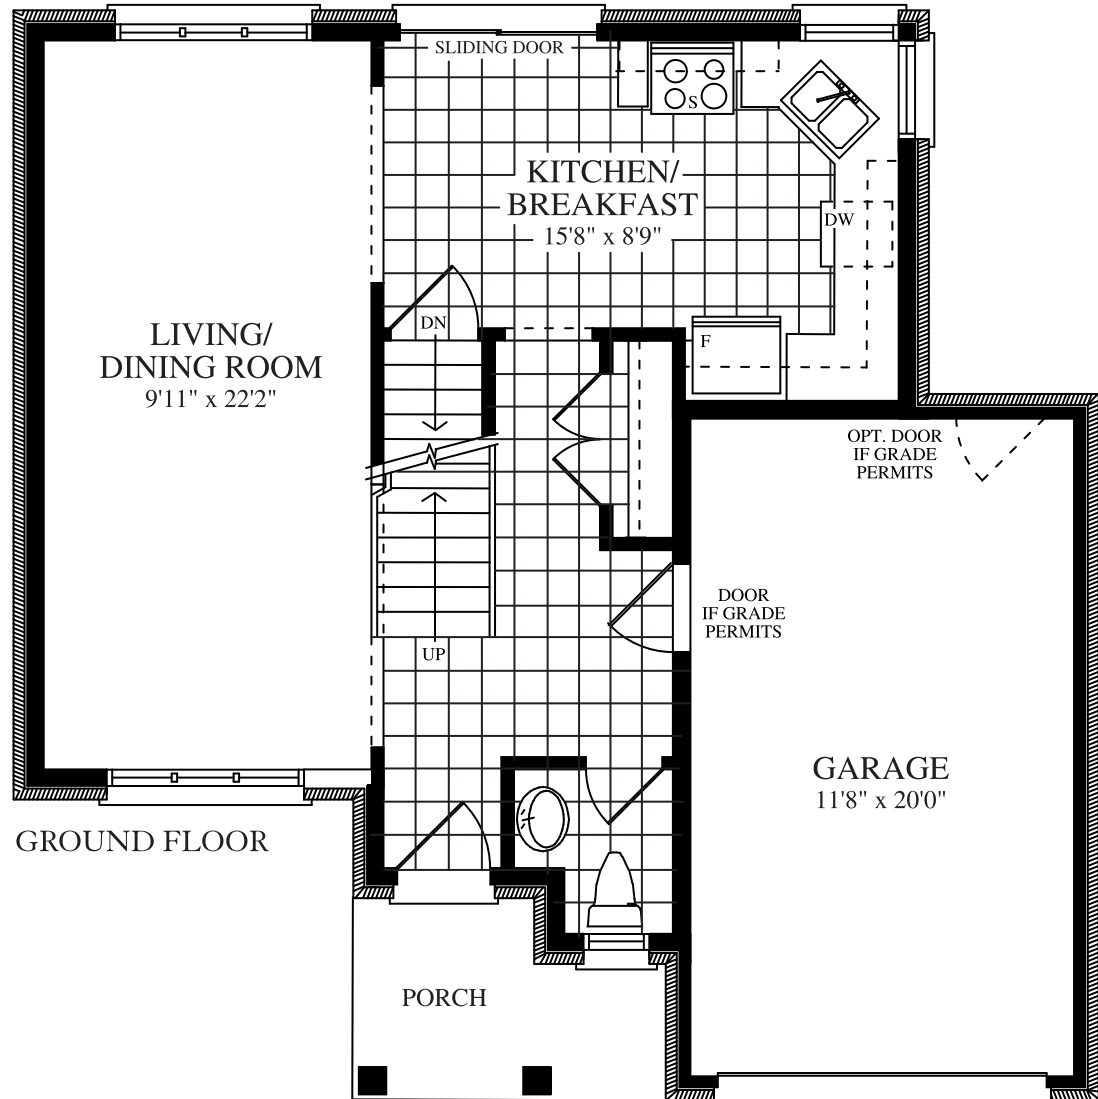

the Arlington

1338sq.ft.

Plans and specifications are approximate and are subject to change without notice. Actual usable floorspace may vary from the stated floor area. E.&O.E.