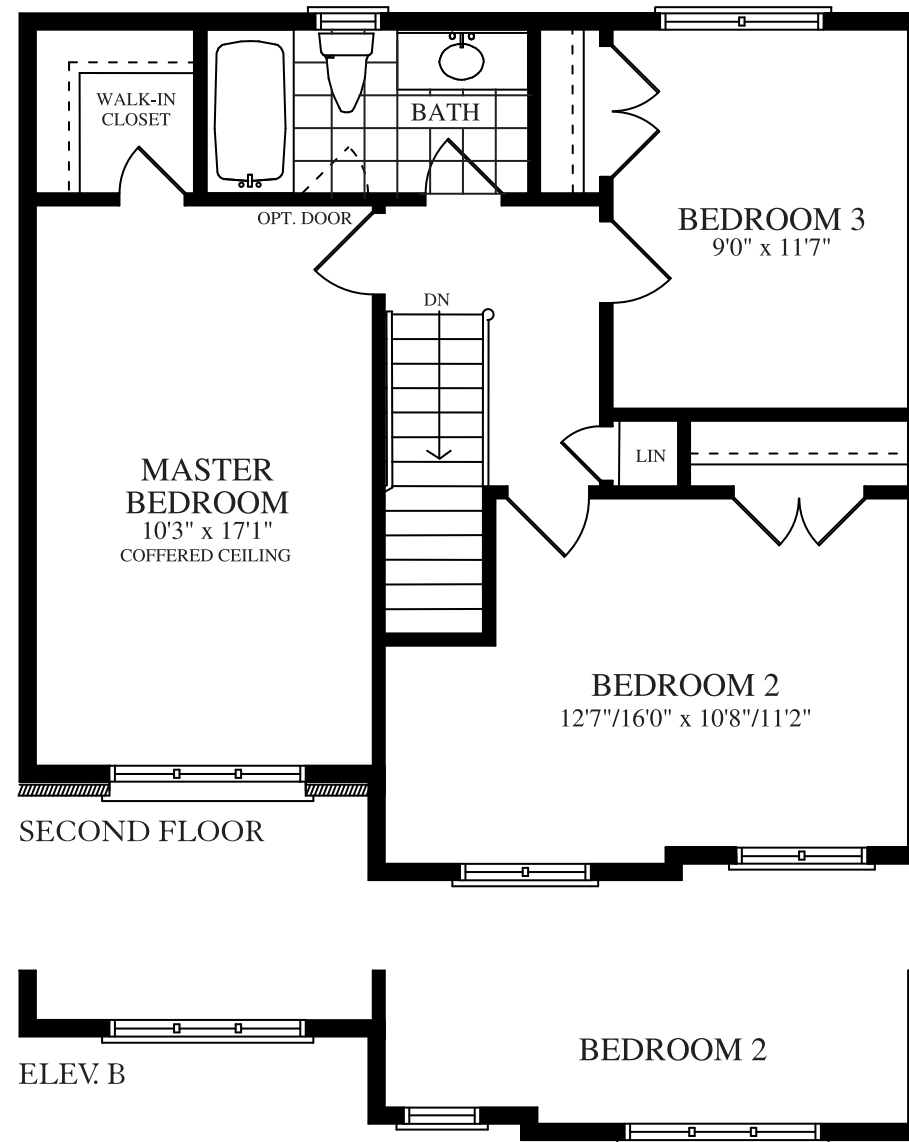

the Arlington

1338sq.ft.

Plans and specifications are approximate and are subject to change without notice. Actual usable floorspace may vary from the stated floor area. E.&O.E.